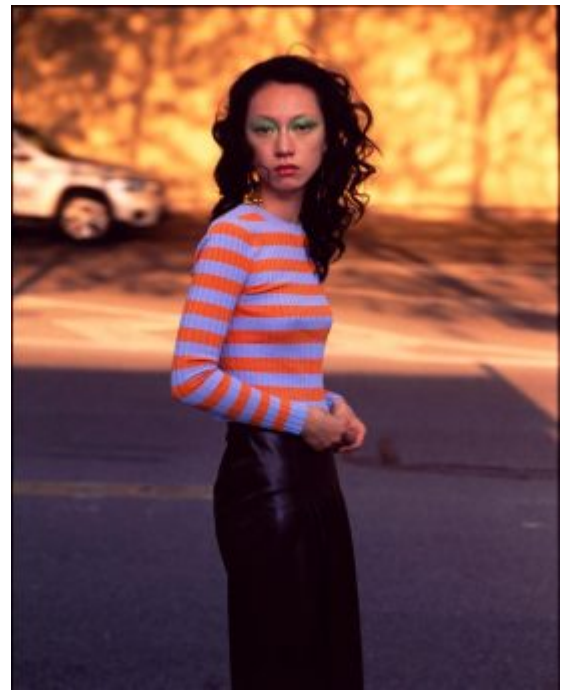

TRUE MODELS

Yan Jiangshan

179 | 79 / 61 / 89 / 39.5 | Black / Brown

TRUE MODELS

Yan Jiangshan

179 | 79 / 61 / 89 / 39.5 | Black / Brown

TRUE MODELS

Yan Jiangshan

179 | 79 / 61 / 89 / 39.5 | Black / Brown

TRUE MODELS